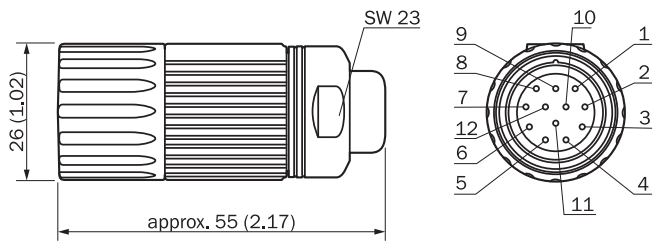

DOS-2312-G

SICK
Sensor Intelligence.

Ordering information

Type	Part no.
DOS-2312-G	6027538

Other models and accessories → www.sick.com/

Detailed technical data

Technical specifications

Accessory group	Plug connectors and cables
Accessory family	Field-attachable connectors
Connection type head A	Female connector, M23, 12-pin, straight
Connection type	Solder connection
Locking plug connector	Quick screw connection
Connector material	Zinc die-cast, nickel-plated
Connector color	Nickel-plated
Locking nut material	Zinc die-cast, nickel-plated
Shielding	Shielded
Permitted cable diameter	5.5 mm ... 10.5 mm
Reference voltage	≤ 160 V
Current loading	7 A
Signal type	HIPERFACE [®] , SSI, Incremental
Enclosure rating	IP66/ IP67
Description	Head A: female connector, M23, 12-pin, straight, shielded, for cable diameter 5.5 mm ... 10.5 mm Head B: Operating temperature: -20 °C ... +130 °C
Ambient operating temperature	Head -20 °C ... +130 °C

Dimensional drawing (Dimensions in mm (inch))

- ① Blue
- ② White
- ③ Yellow
- ④ Gray
- ⑤ Green
- ⑥ Pink
- ⑦ Black
- ⑧ Red
- ⑨ Orange
- ⑩ Brown
- ⑪ Purple
- ⑫ Orange/black

SICK AT A GLANCE

SICK is one of the leading manufacturers of intelligent sensors and sensor solutions for industrial applications. A unique range of products and services creates the perfect basis for controlling processes securely and efficiently, protecting individuals from accidents and preventing damage to the environment.